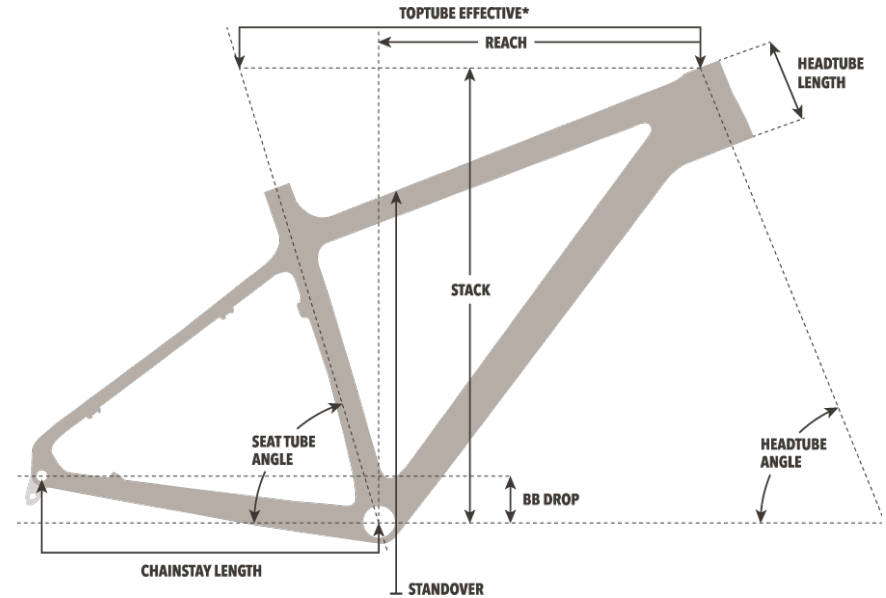

SHAGAMAW GX1 BUILD SPECS

BUILD SPEC	
Frame	Full Carbon
Color	Green
Fork	RockShox Revelation RC 130mm
Rear Shock	N/A
Front Derailleur	N/A
Rear Derailleur	SRAM GX 11-Speed
Cassette	SunRace 11-42t
Chain	SRAM 11-Speed
Crankset	Race Face Aeffect 30t
Headset	FSA
Stem	Kalloy
Handlebars	Kalloy
Grips	Velo
Shifters	SRAM NX 11-Speed
Front Brake	SRAM Level
Rear Brake	SRAM Level
Rotors	180mm front, 160mm rear
Seatpost	TranzX Dropper
Saddle	WTB Volt

BUILD SPEC	
Front Hub	Formula
Rear Hub	Formula
Rims	SUNringlé Duroc 40
Spokes	Stainless
Tires	Maxxis Rekon+ 27.5 x 2.8"
Weight	27 lb 3 oz for size Large set up tubeless

COMPONENT SIZING	SMALL	MEDIUM	LARGE	X-LARGE
Stem Length	35mm	45mm	55mm	55mm
Crank Arm Length	170mm	170mm	175mm	175mm
Handlebar Width	740mm	740mm	740mm	740mm
Seatpost Offset	N/A	N/A	N/A	N/Amm

SIZING

BIKE SIZE	SUGGESTED RIDER HEIGHT	
Small	5'6"-5'9"	168-175cm
Medium	5'9"-6'0"	175-183cm
Large	6'0"-6'3"	183-190cm
X-Large	6'3-UP	190cm-UP

GEOMETRY

SIZE	SMALL	MEDIUM	LARGE	X-LARGE
Top Tube (Effective)	585mm	616.5mm	634.8mm	659.8mm
Seat Tube Length	394mm	432mm	483mm	533mm
Head Tube Length	95mm	100mm	105mm	105mm
Seat Tube Angle	72°	72°	72°	72°
Head Tube Angle	67.6°	67.6°	67.6°	67.6°
BB Drop	55mm	55mm	55mm	55mm
Chainstay Length	440mm	440mm	440mm	440mm
Fork Length	541mm	541mm	541mm	541mm
Fork Offset	51mm	51mm	51mm	51mm
Wheel Base	1114.3mm	1146.6mm	1167.3mm	1191.2mm
Stack	618.8mm	623.5mm	627mm	628.1mm
Reach	395mm	425mm	444.8mm	470.0mm
Stand Over	721mm	753mm	790.9mm	791.9mm

Measurements listed are based on:

- An unsprung bike (no sag)
- A 27.5 x 3.0" tire measuring 744mm in diameter
- Standover measured vertically 50mm forward from BB center