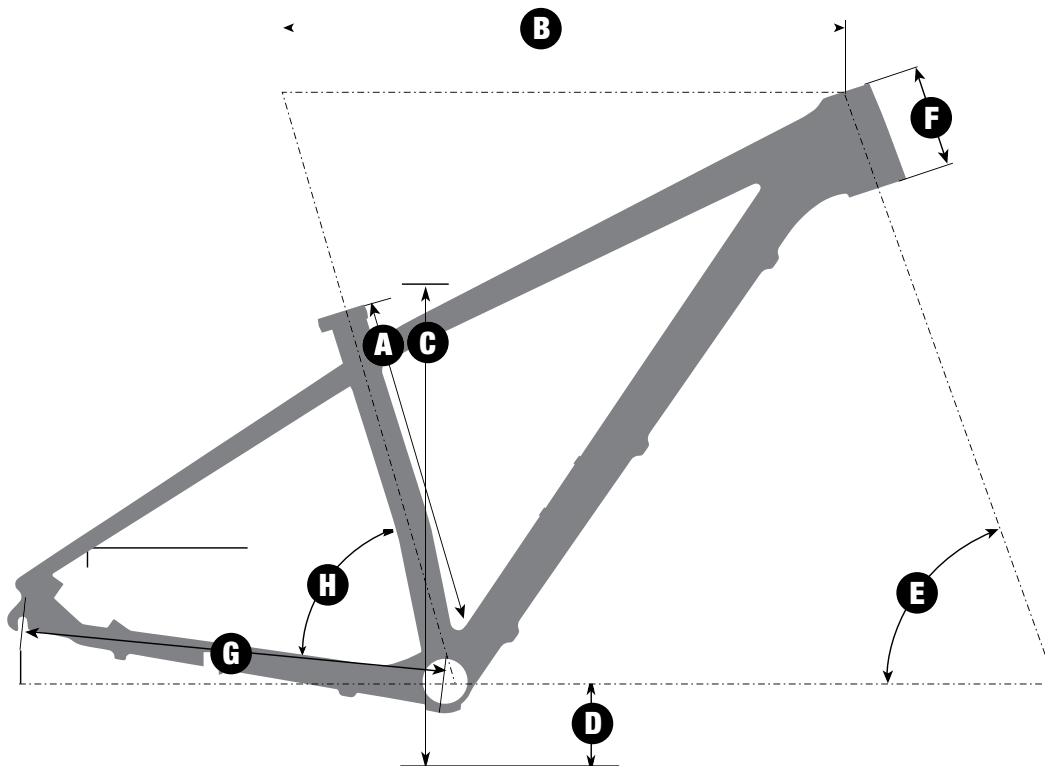

Details:

Weight: 973g (Medium)

Frame: High-modulus Carbon Fiber

Warranty: 10 Years (Original Owner)

Availability: Winter 2012

GEOMETRY

Size	Seat Tube	Effective Toptube	Stand Over	BB Drop	Headtube Angle	Seat Tube Angle	Headtube	Chainstay
Small	15.5"	23"	29.7"	61.5mm	72°	74°	105mm	439mm
Medium	17	23.7	30.9	61.5	72	74	110	439
Large	19	24.5	31.8	61.5	72	74	120	439
X-Large	21	25.2	33.2	61.5	72	74	130	439

- A = Seat Tube
- B = Effective Toptube
- C = Stand Over Height
- D = BB Drop
- E = Headtube Angle
- F = Headtube Length
- G = Chainstay
- H = Seat Tube Angle